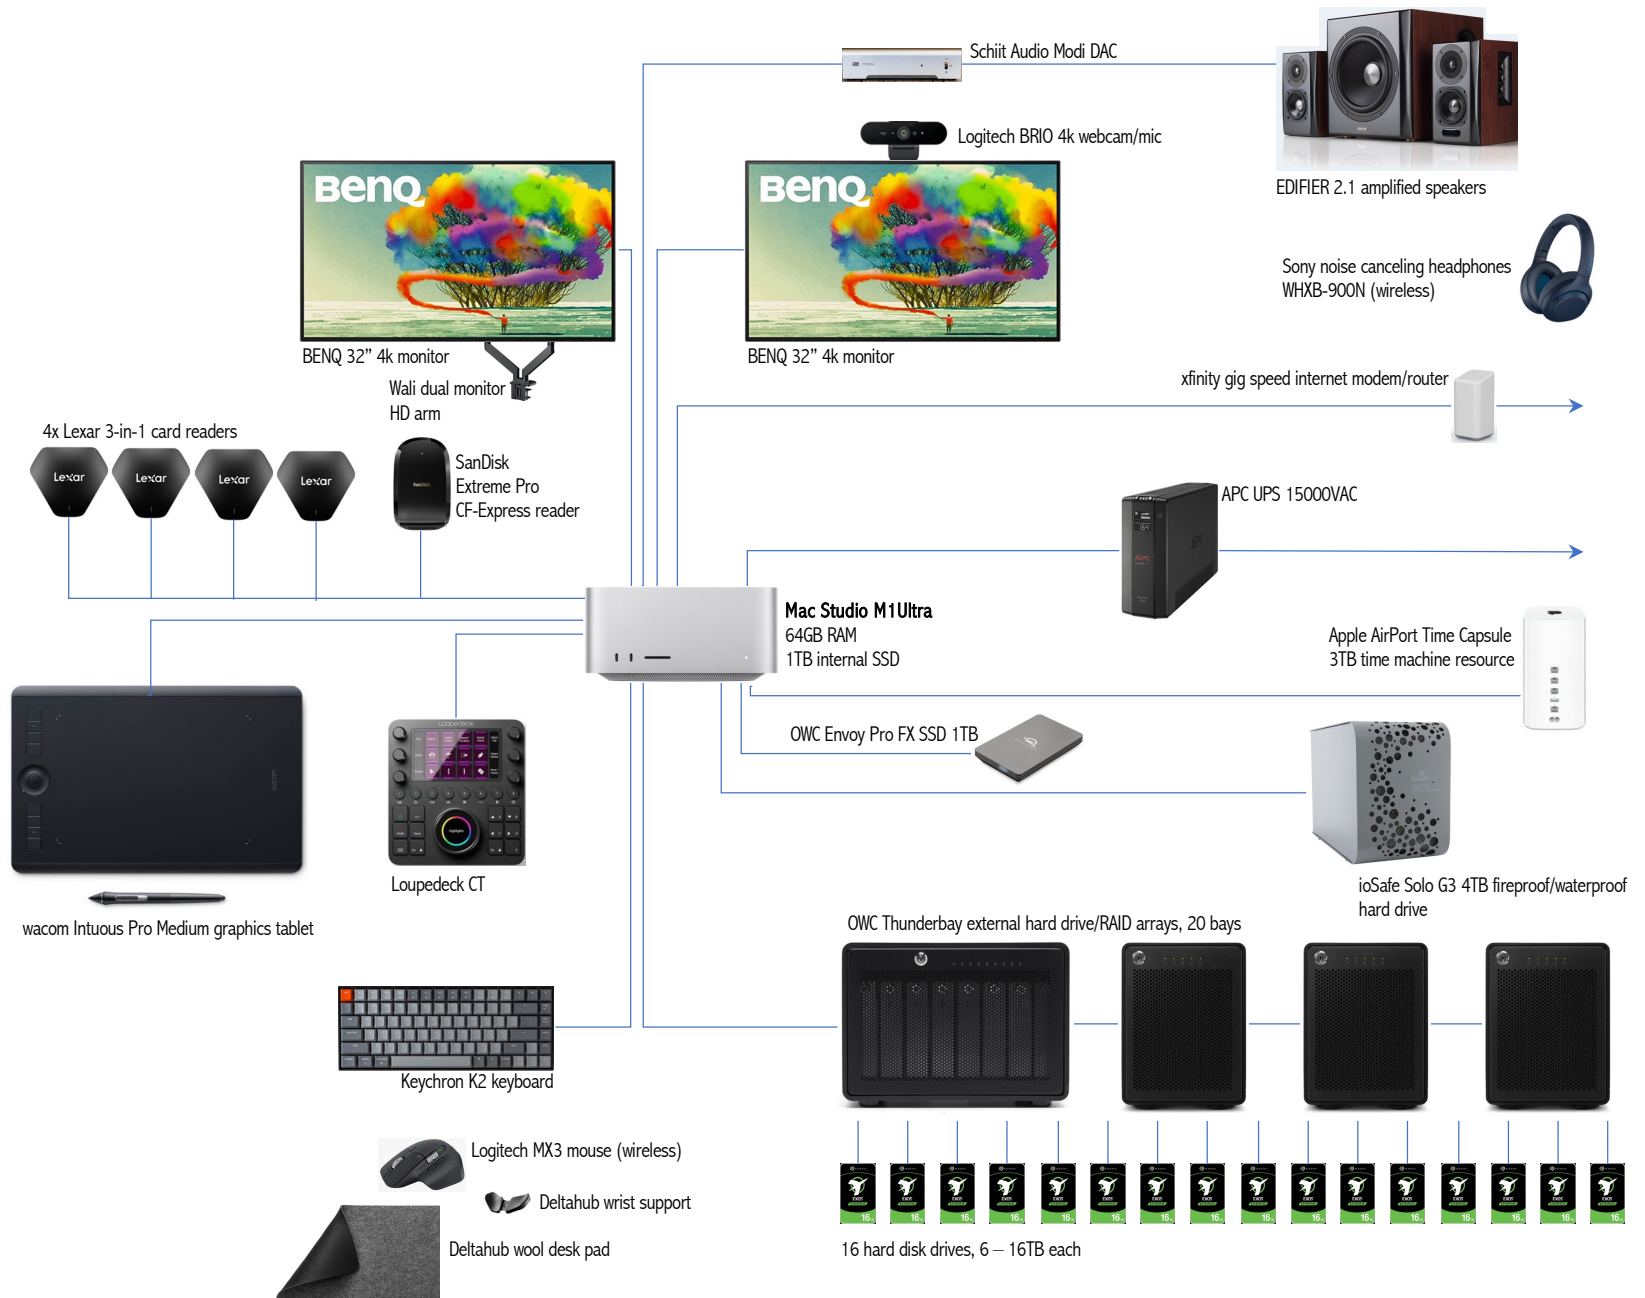

2022 MAC STUDIO photo editing workstation schematic

equipment illustrations not necessarily to scale

Not shown: various USB hubs required to support these connections